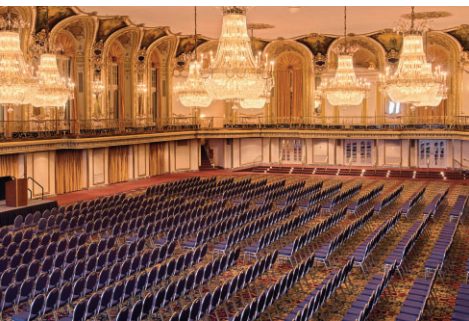

THE HILTON CHICAGO hotel is a landmark downtown Chicago, IL hotel located on the "Cultural Michigan Avenue Mile" overlooking Grant Park, Lake Michigan, and Museum Campus. It is a luxury hotel close to the best Chicago restaurants and beaches, while being only a short distance from Chicago's loop business center, shopping and theatre. The Hilton Chicago is only steps from Chicago's new Millennium Park, Buckingham Fountain, the Shedd Aquarium, the Field Museum, Adler Planetarium, and so much more!

There is a 15.40 % per room per night tax.

Payment for room and tax and all incidental charges is due in full upon check out. Payment can be made by cash, by certified check, or credit card. Hotel accepts American Express, Diners Club, Discover Card, Duet Card, Eurocard, JCB International, Maestro/Switch, Master Card or Visa.

If you wish to cancel, please do so 2 days prior to arrival to avoid cancellation penalties.

At check in, the front desk will verify your check-out date. Rates quoted are based on check-in date and length of stay. Should you choose to depart early a departure fee will be charged.

The hotel reserves the right to cancel or modify reservations where it appears that a customer has engaged in fraudulent or inappropriate activity or under other circumstances where it appears that the reservations contain or resulted from a mistake or error.

Alpha.Chicago.2011

A Global Vision for Brotherhood | Gateway to the Dream